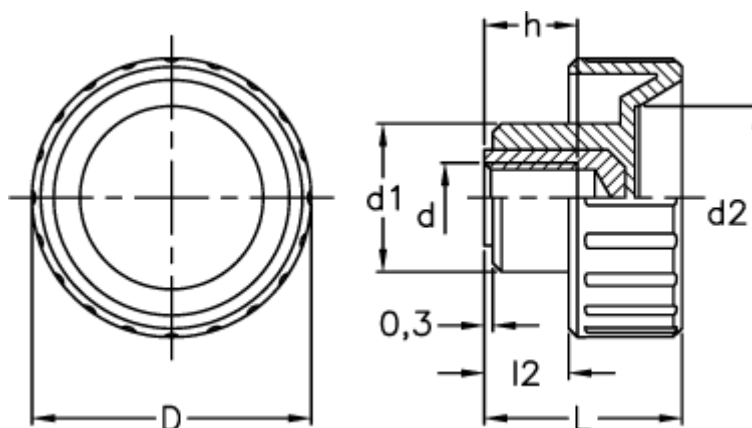

Data Sheet

Article number: 2302006721

Description: E+G Fluted grip knob
BT.32 B-M8

Measures

d	= 32
d1	= 17
d2	= 21
d 6H	= M8
h	= 10
L	= 22.0
l2	= 9.0